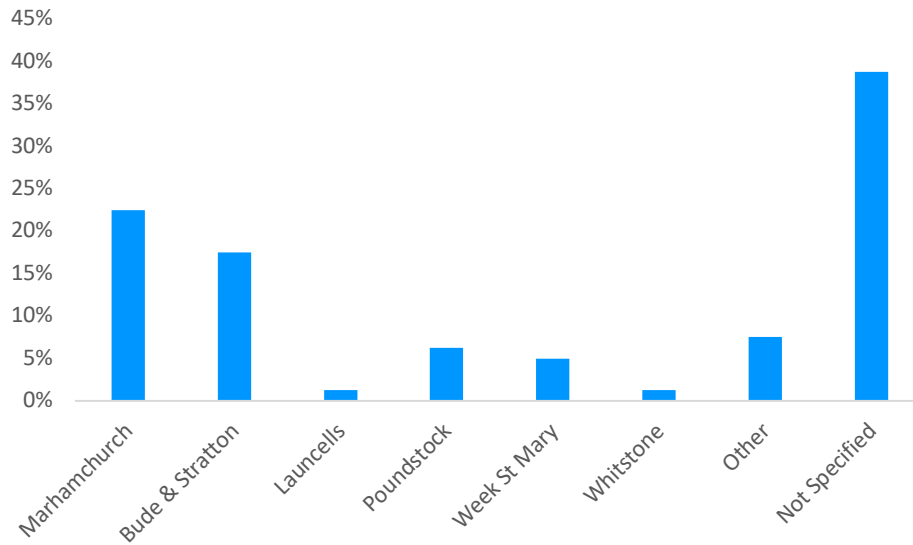

MARHAMCHURCH SCHOOL QUESTIONNAIRE

Q6. What do you not like about where you live?

Q7. What would make where you live even better?

MARHAMCHURCH SCHOOL QUESTIONNAIRE

Q8. Which parish do you live in?

Q9. Which year group are you in?